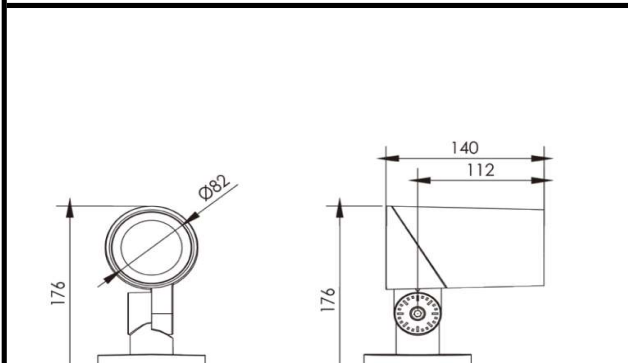

Sovitron Interior Pvt.Ltd.

Model Name	GOTHIC-1145F/DL-OSL-1145FE-C12
Description	Flood light

Technical description	Image
-----------------------	-------

Dimension	Dia=82mm L=140mm H=176mm
Frame	Aluminium Die-cast
Color Tempertaure	5700K
Power	12 W
Total Luminous Flux	1080 lm
Efficacy	90 lm/W
IP rating	66
Beam angle	12,24,38 Degree
Color Rendering	≥80
Mounting	Surface
Optics	Lens & Clear Glass
Dimming	NON-Dimmable
Operating Voltage	220-240 VAC
Standard Lifetime	L70 minimum at 50,000 burning hours

Dimension diagram

Remarks:-

Remarks:-

Address: Plot #7 Saroorpur-Nangla Industrial Area,Ballabgarh-Sohna Road,Faridabad-121005
Email: info@sovitron.com